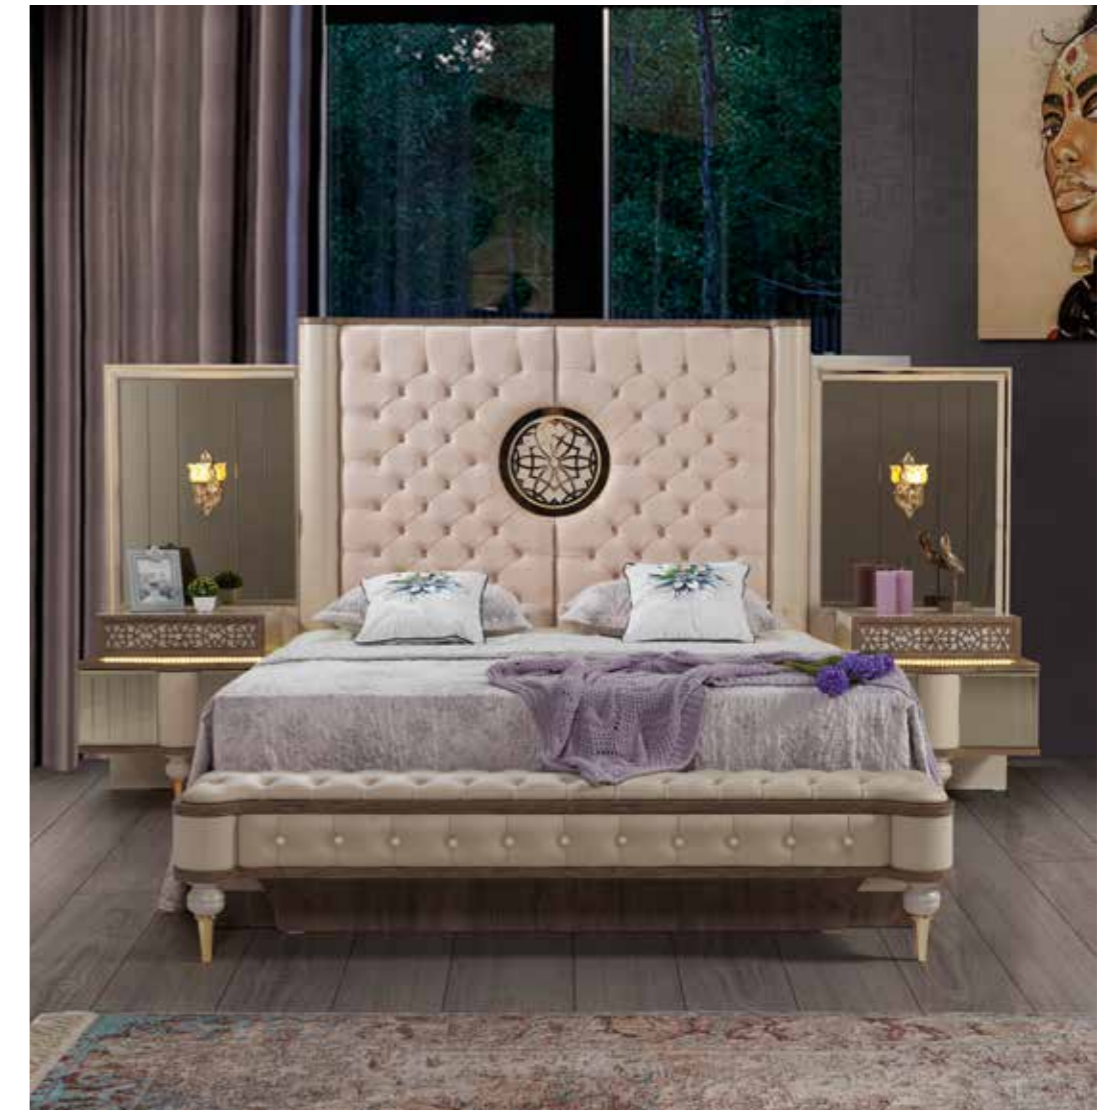

ÇIRAGAN

YATAK ODASI/BEDROOM

Çırağan bedroom set proves that it can be both simple and assertive with its original design. The combination of noble looking cabinet and drawer doors brings a perfect harmony to the design.

Çırağan yatak odası takımı özgün tasarımı ile hem sade hem de iddialı olabileceğini kanıtıyor. Asil görümlü dolap ve çekmece kapaklarının birleşimi tasarıma mükemmel bir uyum getiriyor.

	h/y	w/g	d/d
wardrobe / dolap	230	280	70
bed / karyola	175	320	50
nightstand/komodin	70	70	50
chiffonier/şifonyer	180	190	50