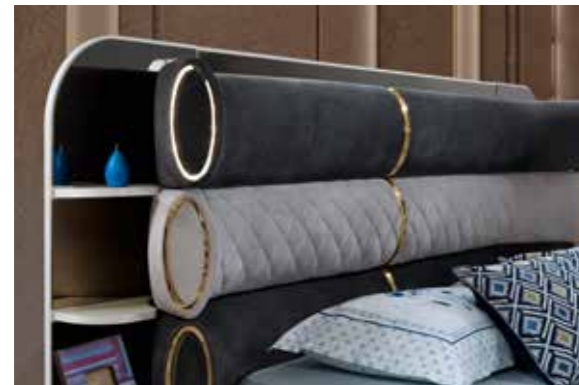

	h/y	w/g	d/d
wardrobe / dolap	215	260	65
bed / karyola	140	280	235
nightstand/komodini	50	65	50
chiffonier/şifonyer	160	140	50

ELF

YEMEK ODASI/DININGROOM

Timeless, plain and natural... Elf is a special product that reflects a refined taste. With its design, it blows the winds of elegance in living spaces.